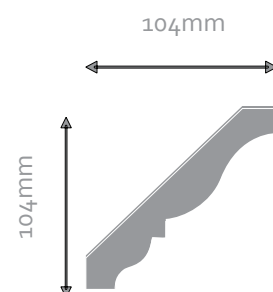

# Solid Pine Cornice

Premium quality solid pine mouldings, supplied by the metre in random lengths from 1.5 to 4.2m, there will be a mix of lengths in each bundle.

PM249  
Cornice 90 x 19mm random length

PM248  
Cornice 88 x 22mm random length

PM250  
Cornice 108 x 22mm random length

PM247  
Cornice 145 x 22mm random length