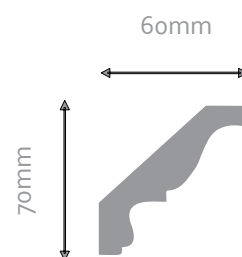

PM90152050  
Roundel 90 x 90 x 20mm

MD1634EWH  
Roundel 90 x 90 x 20mm

PM2431BOK  
Skirting Block 165 x 89 x 28mm

MD90161250  
Skirting Block 165 x 89 x 28mm

# Solid Pine Cornice

Premium quality solid pine mouldings, supplied by the metre in random lengths from 1.5 to 4.2m, there will be a mix of lengths in each bundle.

PM249  
Cornice 90 x 19mm random length

PM248  
Cornice 88 x 22mm random length

PM250  
Cornice 108 x 22mm random length

PM247  
Cornice 145 x 22mm random length