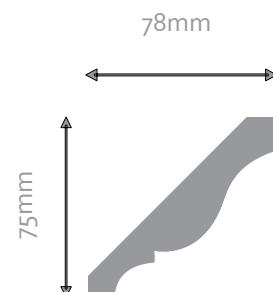

PM90152050  
Roundel 90 x 90 x 20mm

MD1634EWH  
Roundel 90 x 90 x 20mm

PM2431BOK  
Skirting Block 165 x 89 x 28mm

MD90161250  
Skirting Block 165 x 89 x 28mm

# Solid Pine Cornice

Premium quality solid pine mouldings, supplied by the metre in random lengths from 1.5 to 4.2m, there will be a mix of lengths in each bundle.

PM249  
Cornice 90 x 19mm random length

PM248  
Cornice 88 x 22mm random length

PM250  
Cornice 108 x 22mm random length

PM247  
Cornice 145 x 22mm random length